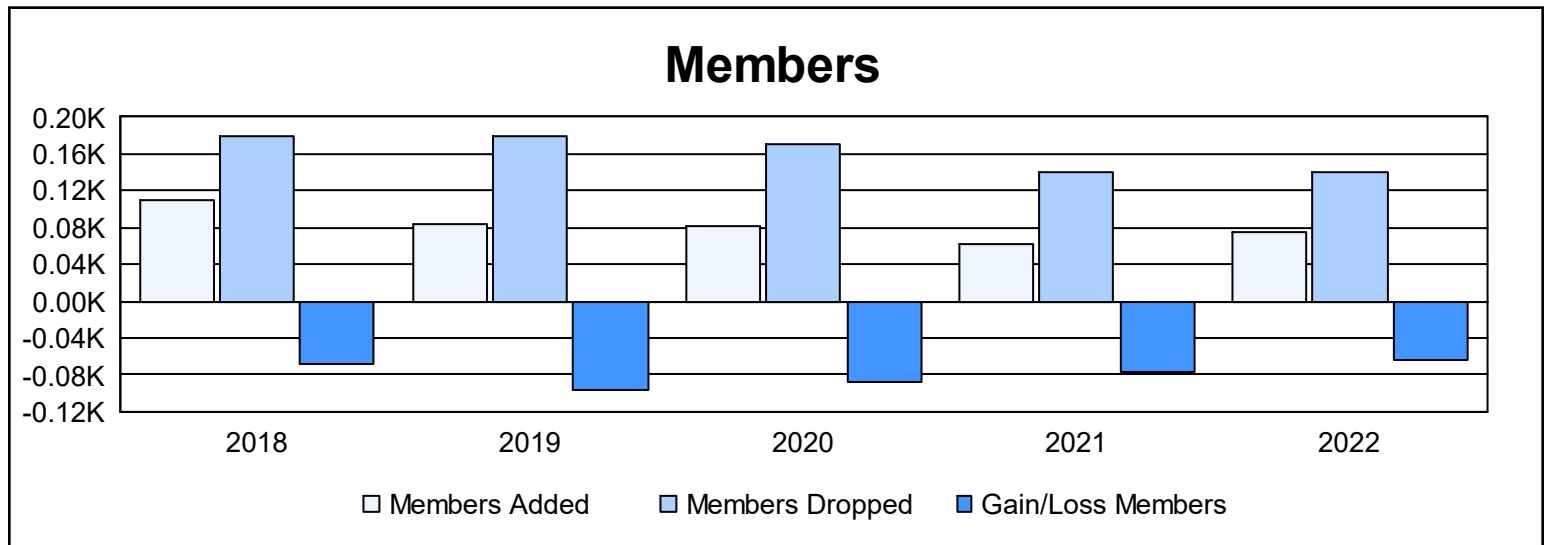

Year	New Clubs	Dropped Clubs	Gain/ Loss Clubs	New Members	Charter Members	Reinstate Members	Transfer Members	Total Member Added	Total Members Dropped	Gain/ Loss Members
2017-2018	0	0	0	97	2	1	10	110	179	-69
2018-2019	0	0	0	71	2	3	7	83	180	-97
2019-2020	0	0	0	74	2	1	5	82	170	-88
2020-2021	0	1	-1	38	1	2	22	63	140	-77
2021-2022	0	3	-3	62	2	3	9	76	140	-64
<b>Average</b>	<b>0</b>	<b>1</b>	<b>-1</b>	<b>68</b>	<b>2</b>	<b>2</b>	<b>11</b>	<b>83</b>	<b>162</b>	<b>-79</b>

### Membership Composition June 2022 Cumulative