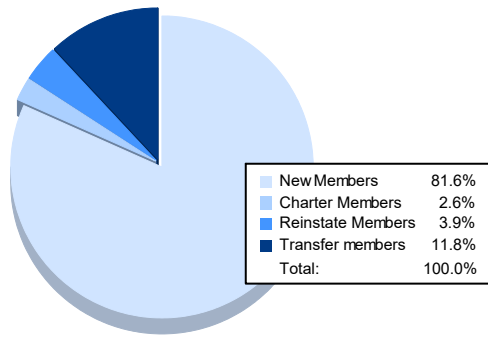

Year	New Clubs	Dropped Clubs	Gain/ Loss Clubs	New Members	Charter Members	Reinstate Members	Transfer Members	Total Member Added	Total Members Dropped	Gain/ Loss Members
2017-2018	0	0	0	97	2	1	10	110	179	-69
2018-2019	0	0	0	71	2	3	7	83	180	-97
2019-2020	0	0	0	74	2	1	5	82	170	-88
2020-2021	0	1	-1	38	1	2	22	63	140	-77
2021-2022	0	3	-3	62	2	3	9	76	140	-64
<b>Average</b>	<b>0</b>	<b>1</b>	<b>-1</b>	<b>68</b>	<b>2</b>	<b>2</b>	<b>11</b>	<b>83</b>	<b>162</b>	<b>-79</b>

### Membership Composition June 2022 Cumulative