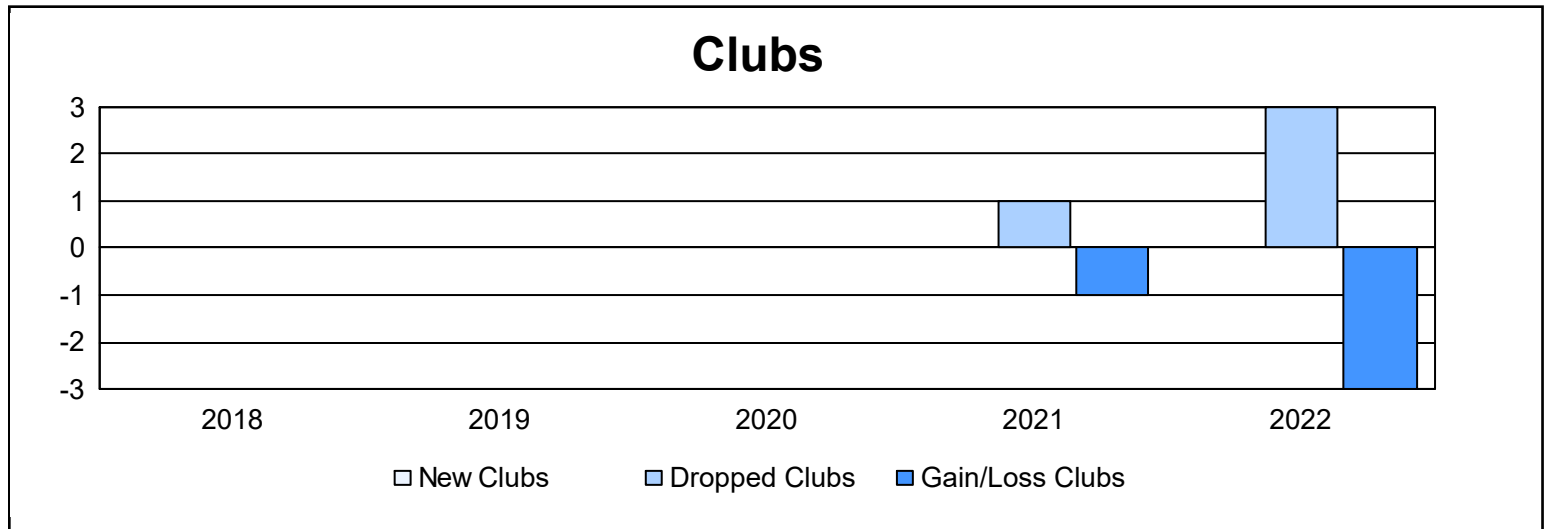

Year	New Clubs	Dropped Clubs	Gain/ Loss Clubs	New Members	Charter Members	Reinstate Members	Transfer Members	Total Member Added	Total Members Dropped	Gain/ Loss Members
2017-2018	0	0	0	97	2	1	10	110	179	-69
2018-2019	0	0	0	71	2	3	7	83	180	-97
2019-2020	0	0	0	74	2	1	5	82	170	-88
2020-2021	0	1	-1	38	1	2	22	63	140	-77
2021-2022	0	3	-3	62	2	3	9	76	140	-64
<b>Average</b>	<b>0</b>	<b>1</b>	<b>-1</b>	<b>68</b>	<b>2</b>	<b>2</b>	<b>11</b>	<b>83</b>	<b>162</b>	<b>-79</b>

### Membership Composition June 2022 Cumulative